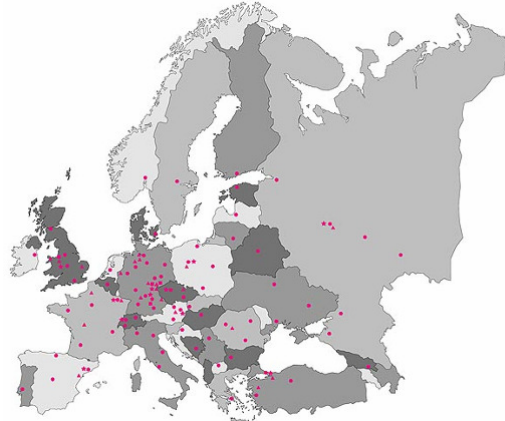

REHAU IN EUROPE

12,000 EMPLOYEES IN EUROPE

▲ Plant ★ Administration office ● Sales office ■ Logistics center ● Contact office

© REHAU - PBAU017 16.11.2009 - Seite 3

REHAU-SYSTEM TECHNOLOGY

REHAU PIPESYSTEMS FOR BIOGASPLANTS