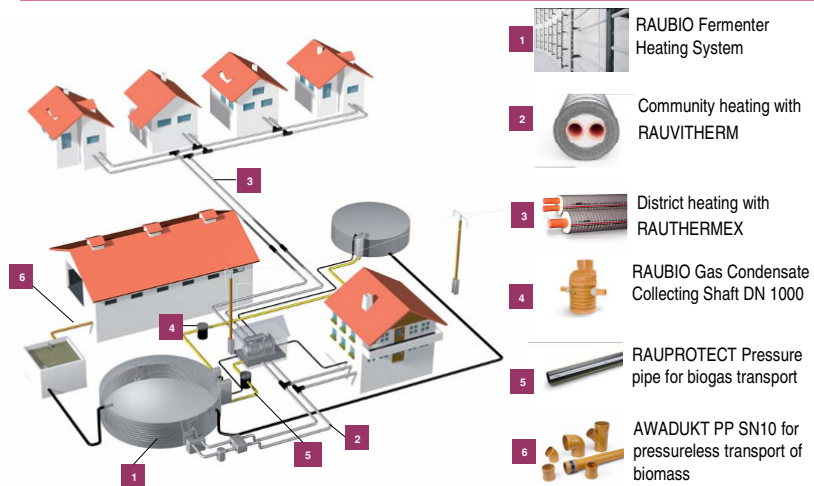

CONSTRUCTION

- Window and Curtain Walling technology
- Building Technology
- Civil Engineering and Infrastructure

AUTOMOTIVE

- Exterior
- Water Management
- Air Management
- Sealing

INDUSTRY

- Furniture
- Household Appliances
- Hoses
- Industrial Developments

REHAU IN EUROPE

12,000 EMPLOYEES IN EUROPE

▲ Plant ★ Administration office ● Sales office ■ Logistics center ● Contact office

© REHAU - PBAU017 16.11.2009 - Seite 3

REHAU-SYSTEM TECHNOLOGY

REHAU PIPESYSTEMS FOR BIOGASPLANTS

© REHAU - PBAU017 16.11.2009 - Seite 4

REHAU-SYSTEM TECHNOLOGY BIOGAS PLANT PROCESS CHAIN

© REHAU - PBAU017 16.11.2009 - Seite 5

REHAU PIPE SYSTEMS FOR BIOGAS PLANTS COMPLETE SOLUTIONS FROM ONE SOURCE

© REHAU - PBAU017 16.11.2009 - Seite 6